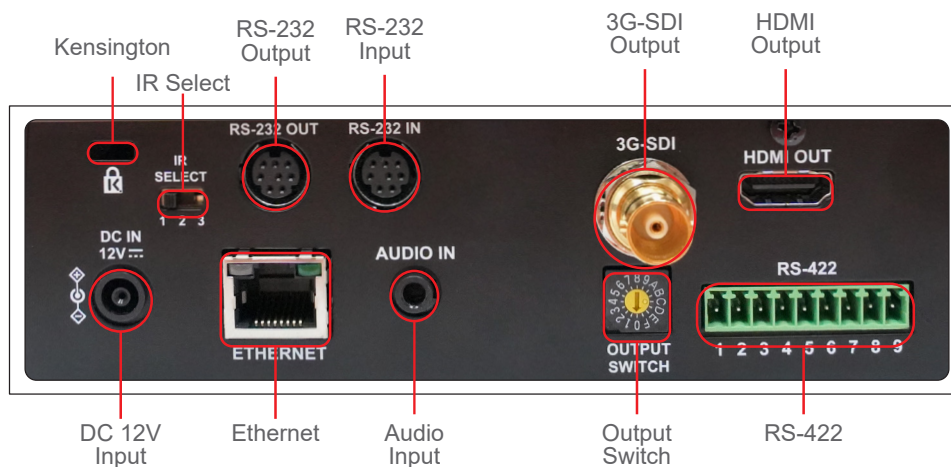

Product Specifications

Camera	
Sensor	1/2.5" 8.57MP CMOS
Video Format	2160p : 29.97 / 25 1080p : 59.94 / 50 / 29.97 / 25 1080i : 59.94 / 50 720p : 59.94 / 50 / 29.97 / 25
Video Output (HD) Interface	3G-SDI, HDMI, Ethernet
Optical Zoom	30x
Digital Zoom	12x
Horizontal Viewing Angle	68°
Vertical Viewing Angle	38.3°
Diagonal Viewing Angle	78°
Aperture	F1.6 ~ F3.4
Focal Length	4.6mm ~ 135mm
Shutter Speed	1/1 ~ 1/10,000 sec
Minimum Object Distance	1.5m (Wide / Tele)
Video s/n Ratio	>50dB
Minimum Illumination	0.1 lux (F1.6, 50IRE, 30fps)
Focus System	Auto / Manual / Smart AF
Gain Control	Auto / Manual
White Balance	Auto / Manual
Exposure Control	Auto / Manual
WDR	Yes
3D NR	Yes
Image Flip	Yes
Tally Light	Yes
Network	
IP Protocol	RTSP / RTMP / RTMPS / MPEG-TS / SRT
PoE	PoE+ (IEEE802.3at)

Output	
HDMI / 3G-SDI	2160p29.97
IP Stream	HEVC 4K 29.97fps H.264 1080P 59.94fps H.264 640x360 29.97fps
IP Compression	HEVC / H.264
Pan & Tilt	
Panning Angle	+170 ~ 170°
Panning Speed	300° / sec
Tilting Angle	+90 ~ -30°
Tilting Speed	300° / sec
Preset Positions	256
Audio	
Audio Input	Line In / Mic In
Audio Output	Ethernet / SDI / HDMI
Audio Compression Format	G.711
Camera Control	
Interface	RS-232 / RS-422 / Ethernet / Remote
Protocol	VISCA / VISCA IP / PELCO D / ONVIF
General	
DC In	12V +/- 20%
Power Consumption	PoE: 18W DC In: 16W
Weight	4.4 lbs (2 kg)
Dimensions	6.9" x 7.5" x 7.3" (174 x 190 x 187 mm)

I/O CONNECTIONS

Lumens®

Lumens Integration, Inc.
4116 Clipper Court
Fremont, CA, 94538
Phone: +1-866-600-0988
Fax: +1-510-252-1389

Lumens Europe
De Nayerstraat 17 9470
Denderleeuw Belgium
Phone: +32-473-58-38-95
Fax: +32-2-452-76-00

www.MyLumens.com