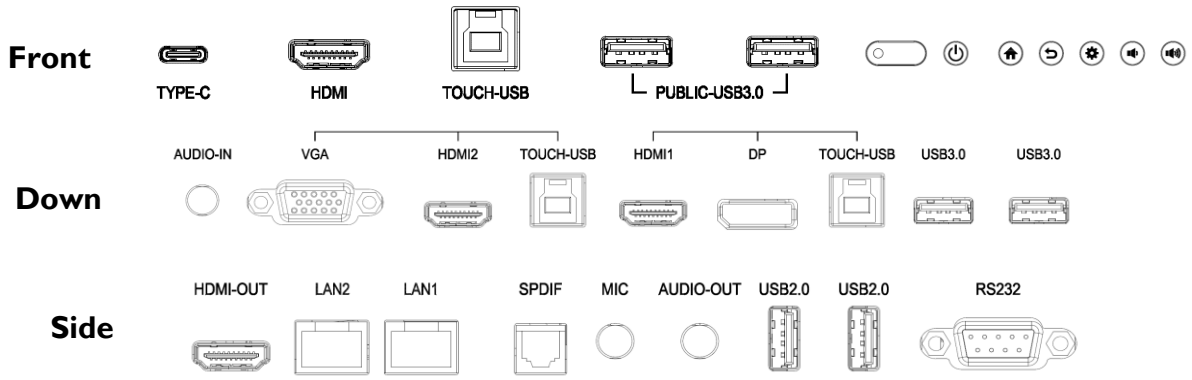

Model Name

RM7503

Unique selling point

- * Brilliant UHD resolution image quality
- * Eye-care technology to deliver a zero-flicker viewing experience with ultra-low blue light emission
- * Built-in annotation software EZWrite 6
- * Account management system (AMS) provides personalized workspace

Panel	Screen Diagonal	75"	
	Backlight	DLED	
	Resolution	3840 x 2160	
	Aspect Ratio	16 : 9	
	Brightness	450 nits	
	Contrast Ratio	1200:1	
	Viewing Angle	178 degree (H) / 178 degree (V)	
	Color gamut (x% NTSC)	72%	
	Frame Rate	60Hz	
	Response Time	8 ms	
	Panel bit	10-bit	
	Light life	50,000hrs	
	Orientation	Landscape	
	Touch solution	Touch tech.	IR
Number of touches		Up to 20 Point Multi-touch	
Touch interface		USB (type B) x 3	
Cover glass	Thickness	Tempered, 3.2 mm	
	Hardness	9H	
	AG coating	Yes	
Speaker	Built-in speaker	16W x 2	
Interface	Input	Power (AC) Inlet	x 1
		D-sub (VGA)	x 1
		HDMI	x 3 (2 x HDMI 2.0, 1x HDMI 2.1)
		USB Type A	x 7 (USB 2.0 x2 + USB 3.0 x 5 include Wi-Fi Slot)
		USB Type C	x 1
		RS232	x 1
	Output	LAN	x 1
		Microphone	x 6
		HDMI	x 1
		SPDIF	x 1
	Line out (3.5mm)	x 1	
	LAN	x 1	
Mechanical	Dimension (WxHxD) (Without Packing / With Packing)	1717.1x 1065.3 x 121.5mm / 1900 x 225 x 1160mm	
	Net Weight/Gross Weight	54 Kg / 70 Kg	
Power	Power supply	AC100 to 240V, 50 / 60 Hz	
	Power consumption	395.9W/h	
OSD	On-Screen Display Languages	English / French / German / Dutch / Polish / Russian / Czech / Danish / Swedish / Italian / Romanian / Finnish / Norwegian / Greek / Hungarian / Spanish / Portuguese / Traditional Chinese / Simplified Chinese / Arabic / Japanese / Thai / Persian / Vietnamese / Korean / Turkish / Indonesia (27L)	
Accessories	Standard	Remote Control w/ Battery	x 1
		Power Cord	By Region
		Touch pen	x 2
		Quick Start Guide	x 1
		Touch Cable (USB to USB)	x 1
		HDMI cable	x 1
		VGA(D-sub 15pin) Cable	x 1
		TYPE C Cable	x 1
Wall mount	x 1		

Input/output terminals

Wallmount