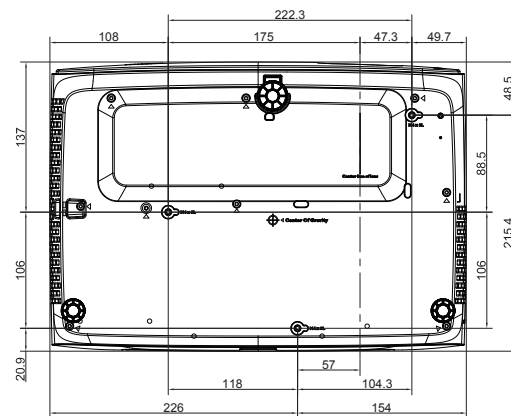

Ceiling Mount Chart

Ceiling/Wall mount screw: M4
(Max L = 25 mm; Min L = 20 mm)

Unit: mm

BenQ Europe B.V.

Meerenakkerweg 1-17
5652 AR Eindhoven
The Netherlands
Tel: +31 88 8889200
Fax: +31 88 8889299

BenQ.eu

© 2018 BenQ Corp. Specifications may vary by region, please visit your local stores for details. Actual product's features and specifications are subject to change without notice. This material may include corporate names and trademarks of third parties which are the properties of the third parties respectively.