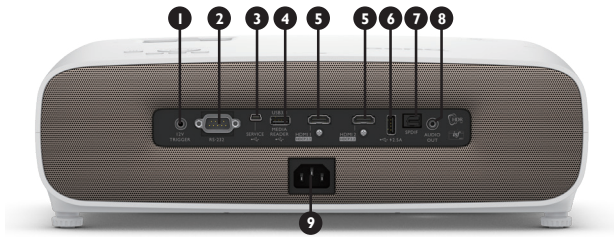

Input and Output Terminals

- ❶ DC 12V Trigger (3.5 mm Jack)
- ❷ RS232 input (D-sub 9pin, male)
- ❸ USB Type min B (FW download, service)
- ❹ USB Type A (Media Reader, FW download)
- ❺ HDMI (HDCP2.2)
- ❻ USB Type A (5V/2.5A power)
- ❼ Audio output (S/PDIF)
- ❽ Audio output (mini jack)
- ❾ AC Power cable inlet