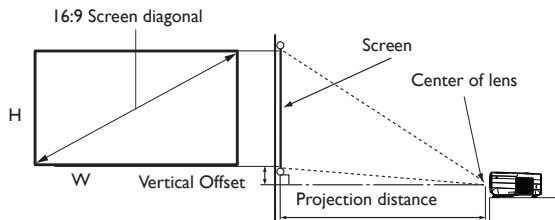

Distance Chart

Screen Size				Distance from Screen			Vertical offset
Diagonal	Height	Width	Min length (max zoom)	Average	Max length (min zoom)		
inch	mm	mm	mm	mm	mm	mm	
30	762	374	664	718	835	952	19
40	1016	498	886	973	1129	1284	26
50	1270	623	1107	1228	1423	1617	33
60	1524	747	1328	1483	1717	1950	40
70	1778	872	1550	1738	2010	2281	47
80	2032	996	1771	1993	2303	2613	54
90	2286	1121	1992	2248	2597	2946	61
100	2540	1245	2214	2502	2890	3278	68
110	2794	1370	2435	2758	3184	3610	74
120	3048	1494	2657	3012	3478	3943	81
130	3302	1619	2878	3268	3772	4275	88
140	3556	1743	3099	3521	4064	4607	95
150	3810	1868	3321	3777	4358	4939	102
160	4064	1992	3542	4031	4652	5272	109
170	4318	2117	3763	4288	4946	5604	116
180	4572	2241	3985	4541	5239	5936	123
190	4826	2366	4206	4798	5533	6268	130
200	5080	2491	4428	5050	5826	6601	136
210	5334	2615	4649	5306	6120	6933	143
220	5588	2740	4870	5560	6413	7265	150
230	5842	2864	5092	5817	6707	7597	157
240	6096	2989	5313	6072	7001	7930	164
250	6350	3113	5535	6324	7293	8262	171
260	6604	3238	5756	6583	7589	8594	178
270	6858	3362	5977	6837	7882	8926	185
280	7112	3487	6199	7092	8176	9259	191
290	7366	3611	6420	7347	8469	9591	198
300	7620	3736	6641	7599	8761	9923	205

• The screen aspect ratio is 16:9 and the projected picture is in a 16:9 aspect ratio