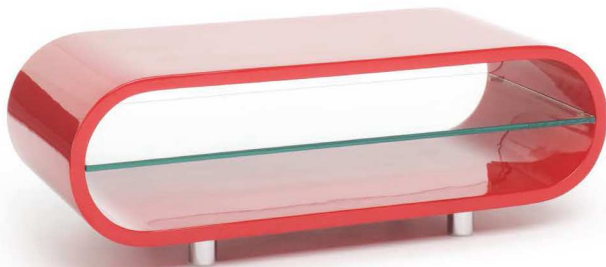

# Ovid

The original and award-winning Ovid, with its unique shape, dramatic high gloss finish and colour range. Ideal for lounge or bedroom installations and perfect for the modern interior or retro styled room.

## Technical

Suitable for displays up to 50"

Max 50kg top surface

Max 30kg shelf

Max 30kg lower surface

(W) 950mm (D) 400mm (H) 320mm

## Colour Combinations

[CLICK HERE FOR MORE INFORMATION](#) 

Techlink Red with Clear Glass - OV95R - 406013

Piano Black with Clear Glass - OV95B - 406012

Brilliant White with Clear Glass - OV95W - 406011