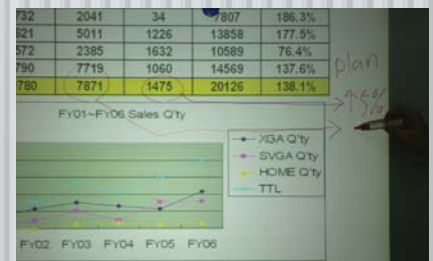

FEATURES & BENEFITS

- Cutting-edge design combines projection screen and dry erase board into one space-saving economical product
- StarBright4™ with 4.0 gain projection surface is coated with a transparent dry-erase layer for Training Presentations
- High reflectivity is ideal for presentations with high levels of ambient light
- For energy conservation and extended projector lamp life, use projector on economy mode. The StarBright™ material will enhance image brightness
- Unique optical coating supports high uniformity and picture clarity
- Contrast enhancements Improve Picture Black Levels for greater resolution and balanced color temperature
- Available Sizes: 60" & 80" (4:3) and 95"(16:9)

WhiteBoardScreen™ Series Dimension Table

Model	Screen Diag. & Aspect Ratio	Overall Width (A)	Viewing Width (A1)	Overall Height (B)	Viewing Height (B1)	Tray Length (A2)	B2	C1	C2
WB60V	60" (4:3)	1235.0	1190.0	935.0	890.0	1000.0	835	114	160
WB80V	80" (4:3)	1635.0	1590.0	1235.0	1190.0	1400.0	1135	145	228
WB96H	95" (16:9)	2135.0	2090.0	1235.0	1190.0	1900.0	1135	125	187

Unit: mm

Model	Screen Diag. & Aspect Ratio	Overall Width (A)	Viewing Width (A1)	Overall Height (B)	Viewing Height (B1)	Tray Length (A2)	B2	C1	C2
WB60V	60" (4:3)	48.6	46.9	36.8	35.0	39.4	32.9	4.5	6.3
WB80V	80" (4:3)	64.4	62.6	48.6	46.9	55.1	44.7	5.7	9.0
WB96H	95" (16:9)	84.1	82.3	48.6	46.9	74.8	44.7	4.9	7.4