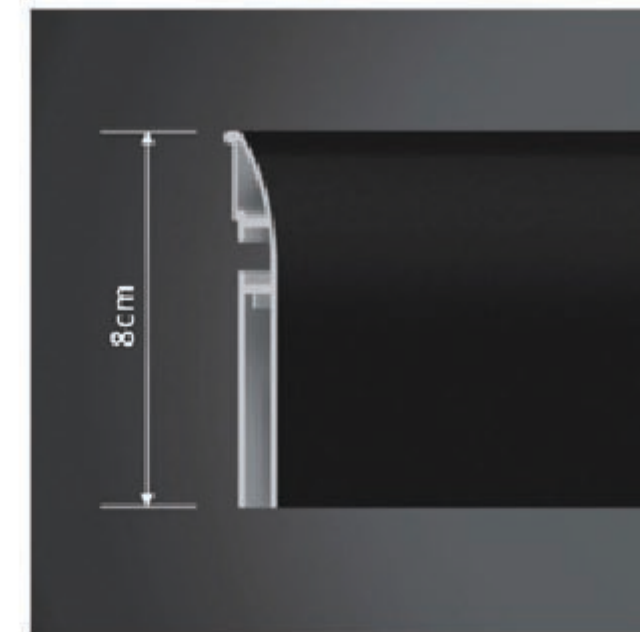

Highland 8cm frame screen

Aluminum alloy frame

The Fixed-Frame Highland screen is enclosed in an 8cm attractive plus velvet wrapped lightweight alloy frame.

Excellent picture quality

Suitable for high definition television/movies.

Installation is easy

Special designed slim bracket for an easy click on installation, also available as an in-wall display.

Flexible adjustment

Screen could slide along the brackets to achieve a best view position, also available as an in-wall display.

Specification selection

Vedio, HDTV and 2.35:1 format are available for size up to 200"

Fixed-Frame adjustable tension system

The Fixed-Frame adjustable tension system ensures that the screen is as flat and level as the mirror.

Screen selection

HD Cinema, High Contrast Pur-Mat, HD Rear, Acousion Classic C,